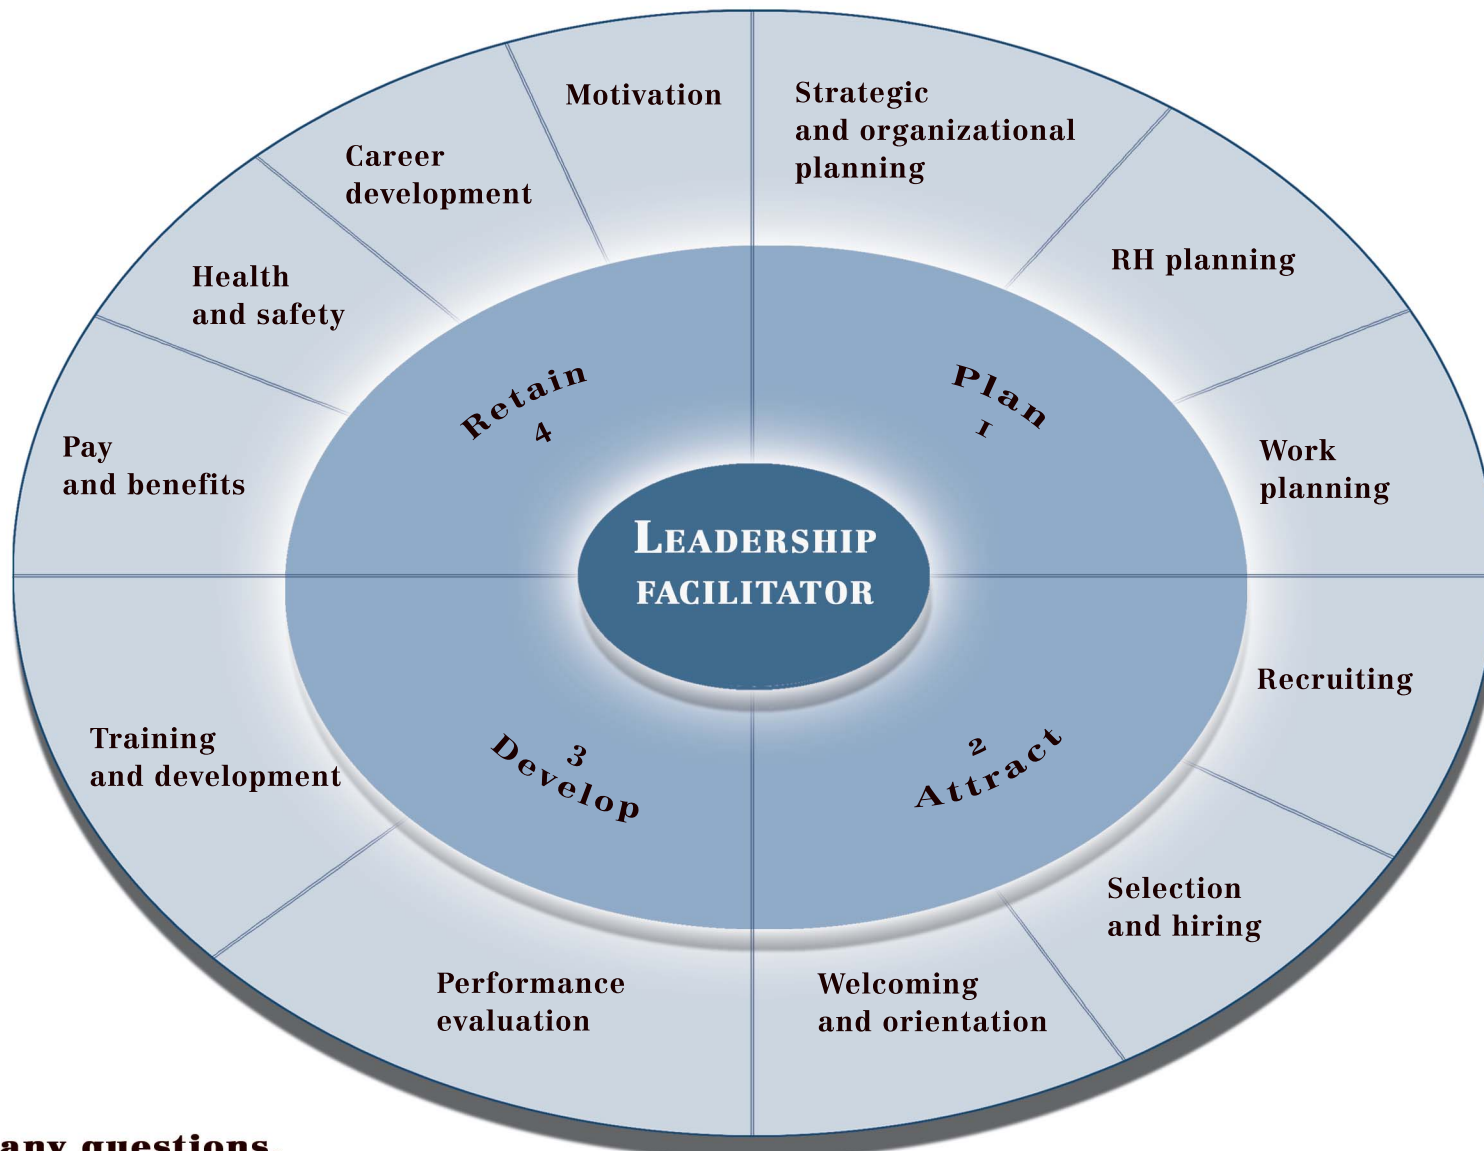

Integrated Human Resources Management

**If you have any questions,
contact our human resources advisor.
You'll be sure to get worthwhile advice.**

CTN/VALOTECH Tel. (450) 651-9040